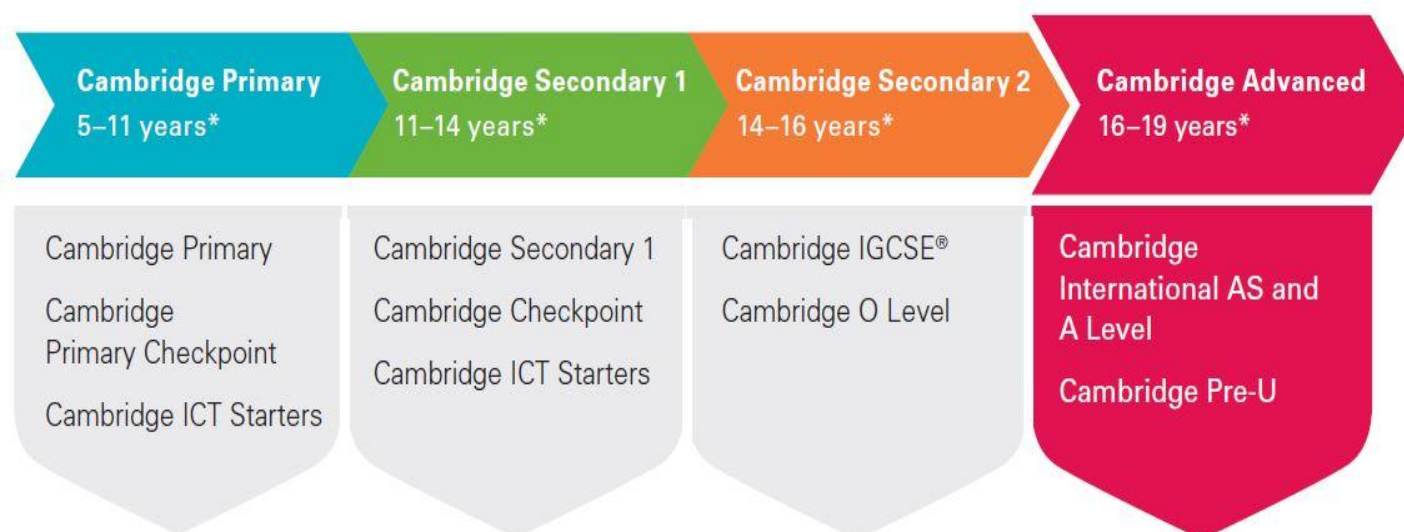

CAMBRIDGE SECONDARY 1			IGCSE		A level	
Checkpoint 1	Checkpoint 2	Checkpoint 3	IG 1	IG 2	AS 1	A 2
Internal Exam	Internal Exam	Cambridge	Internal Exam	Cambridge	Internal Exam or	Cambridge
Compulsory Subject	Compulsory Subject	Compulsory Subject	Compulsory Subject	Compulsory Subject	Compulsory Subject	3 Subjects
English First Language	English First Language	English First Language	English First Language	English First Language	English First Language	English First Language
Afrikaans	Afrikaans	Afrikaans	Afrikaans	Afrikaans	Afrikaans	Afrikaans
Spanish	Spanish	Spanish	Spanish	Spanish	Spanish	Spanish
French	French	French	French	French	French	French
Mathematics	Mathematics	Mathematics	Mathematics	Mathematics	Extra English	Mathematics
Chemistry	Chemistry	Chemistry	Extra English	Extra English	Choice Subjects	Mechanics
Physics	Physics	Physics			Mathematics	Statistics
Biology	Biology	Biology	Choice Subjects	Choice Subjects	Mechanics	Chemistry
History	History	History	Chemistry	Chemistry	Statistics	Physics
EMS	EMS	EMS/Accounting	Physics	Physics	Chemistry	Biology
Geography	Geography	Geography	Biology	Biology	Physics	Computer Science
ICT	ICT	ICT	Computer Science	Computer Science	Biology	Economics
Textual Analysis	Textual Analysis	Textual Analysis	Economics	Economics	Computer Science	Business Studies
		Art & Design	Business Studies	Business Studies	Economics	Accounting
		Design & Technology	Accounting	Accounting	Business Studies	Geography
			Geography	Geography	Accounting	History
			History	History	Geography	English Literature
			English Literature	English Literature	History	Art & Design
			Art & Design	Art & Design	English Literature	Design & Technology
			Design & Technology	Design & Technology	Art & Design	
					Design & Technology	

*Age ranges are for guidance only

2019 The British Academy Curriculum and Academic Layout

THE BRITISH
ACADEMY